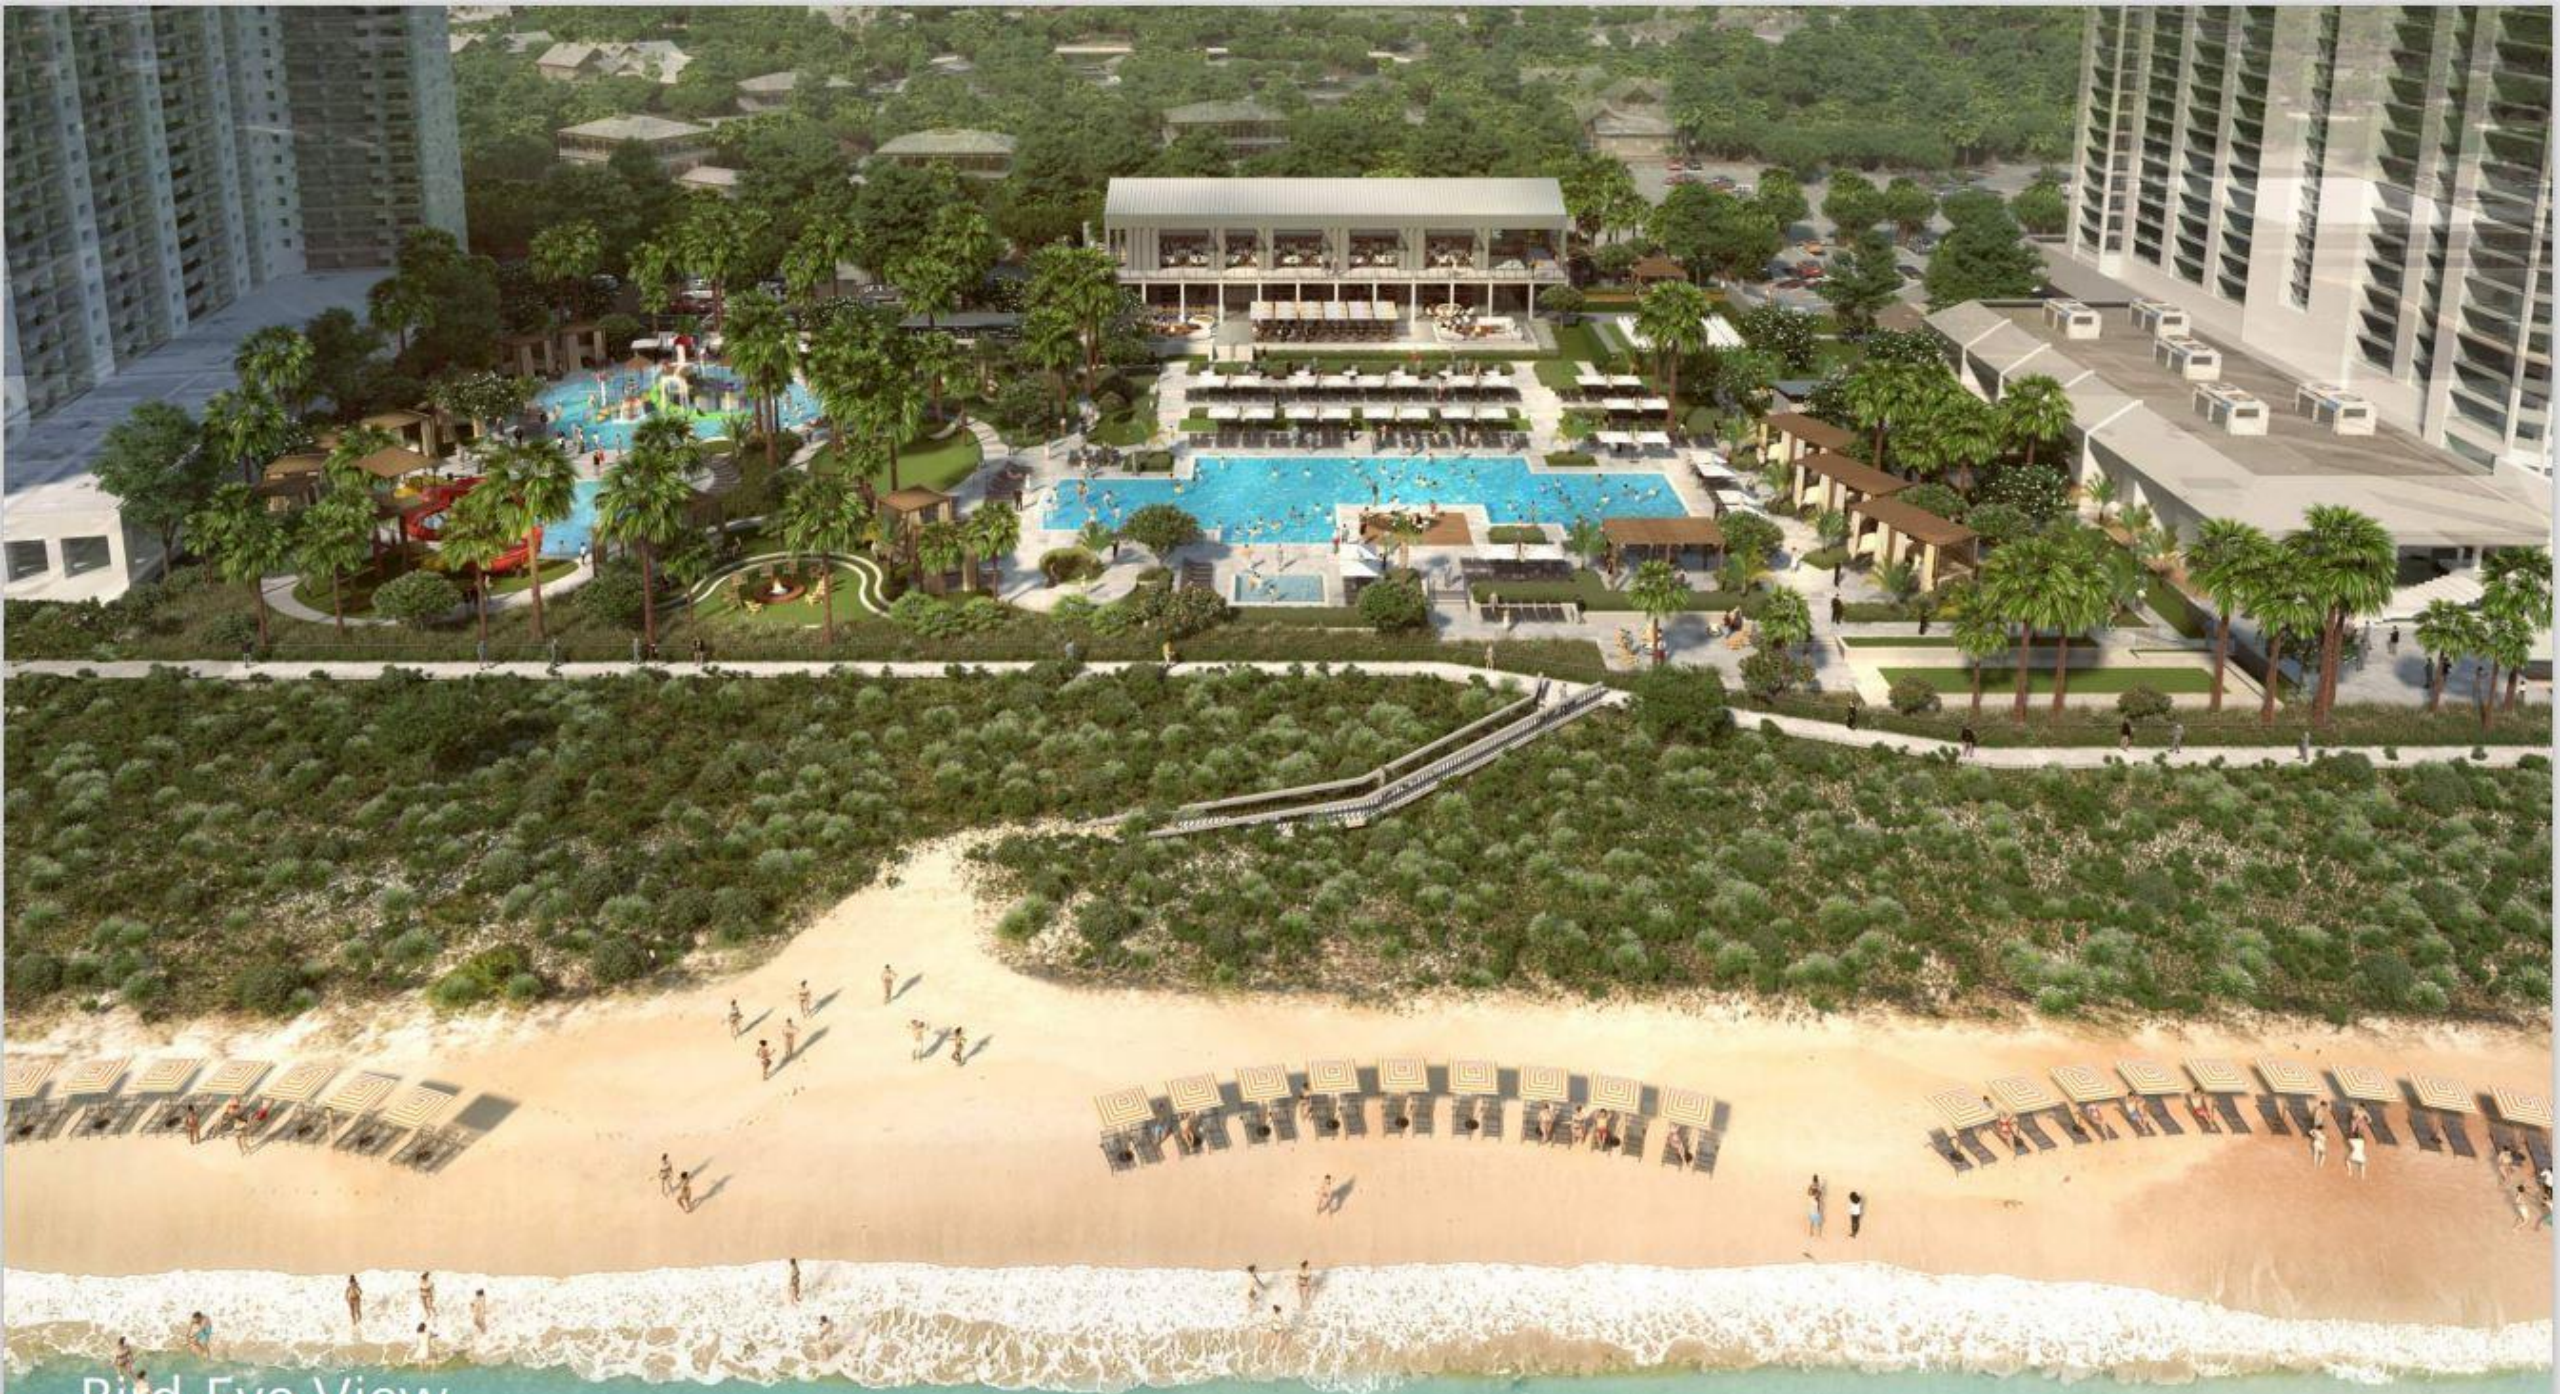

EMBASSY SUITES®

---

Myrtle Beach - Oceanfront Resort

Pardon our Progress as we look to improve your future resort experience. We are excited to announce plans to renovate the entire pool deck area at the Embassy Suites. All pools, Splash! Waterpark and Splash! Café & Bar will be closed for use from Sept 7, 2021 to June 1, 2022. All guests will still have beach access through the Embassy Suites and use of the multiple pools at the Hilton Myrtle Beach.

Bird-Eye View

Brewhouse Main Dining & Bar

Brewhouse 2nd Floor Event Space

Brewhouse Garden Lawn & Terrace

Main Beach Pool

Kids Waterpark & Slide Pools

Brewhouse Outdoor Lounge & Dining

Brewhouse Outdoor Lounge & Dining

Multipurpose Garden Lawn

Main Pool Terraces & Brewhouse